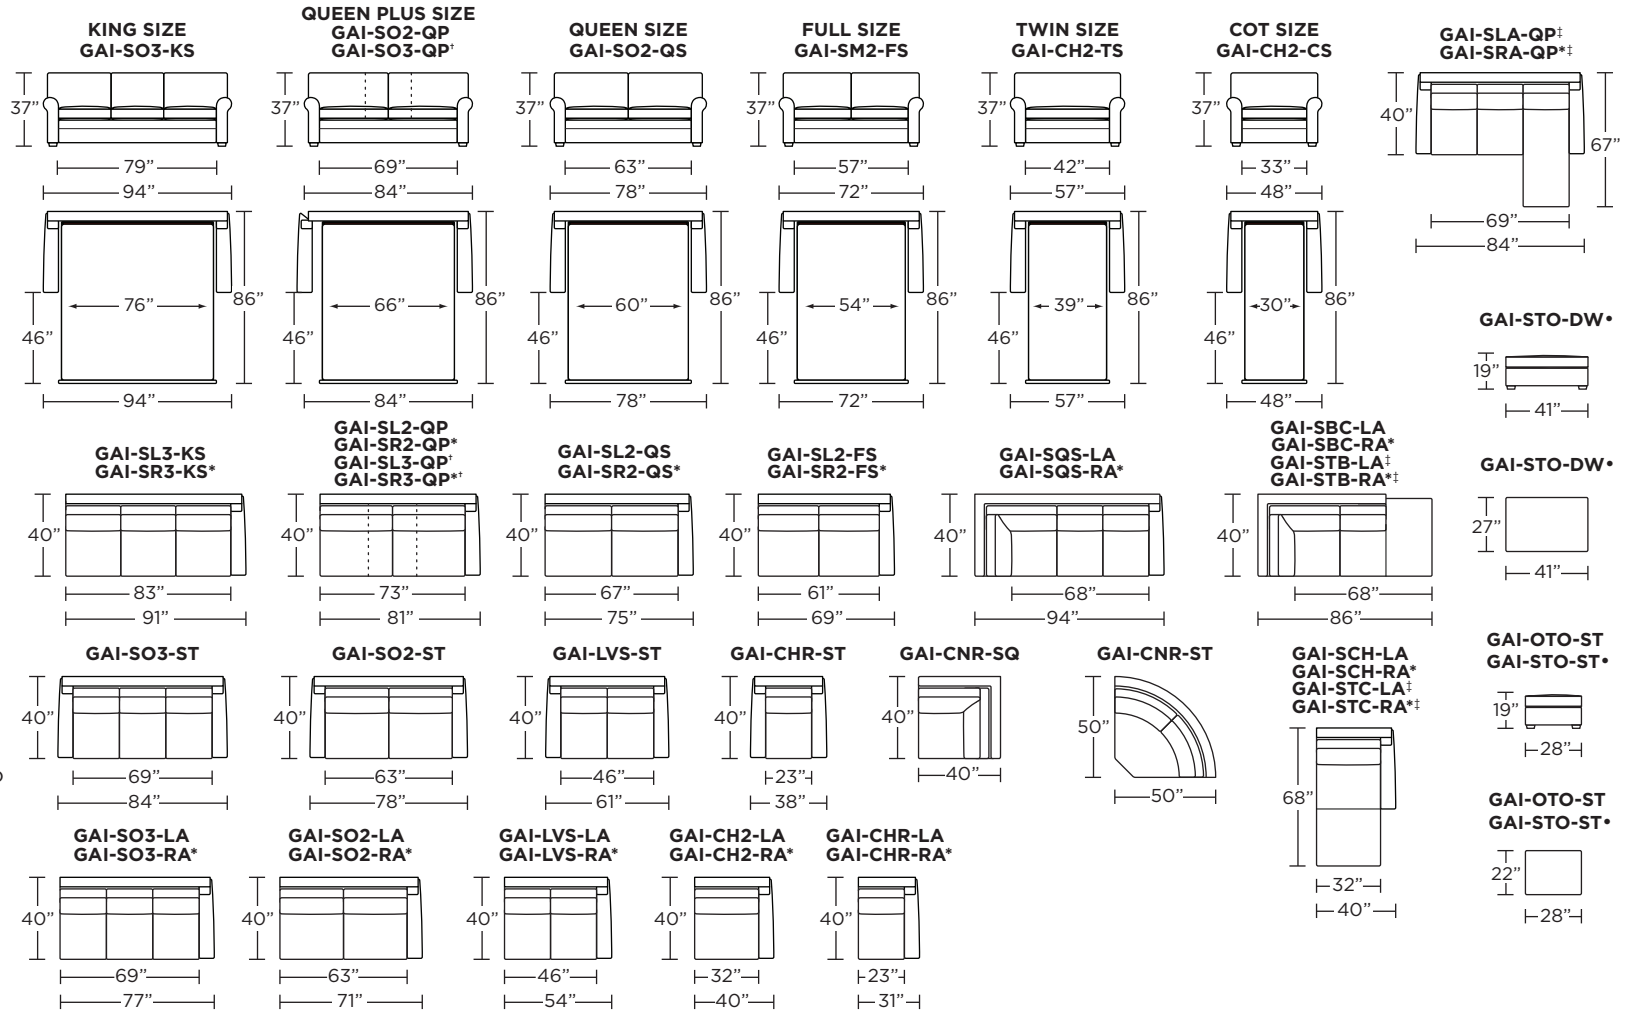

Standard Comfort Sleeper®

Features:

- Featuring the patented Tiffany 24/7™ platform sleep system
- Room to stretch out with true 80 inches of bedroom-length sleeping surface
- Ultimate comfort on five inches of plush, high-density foam mattress
- Under-sofa dust covers keeps dust and dirt from ever touching the mattress
- Zero wall clearance
- Quick-ship delivery
- Double-needle top-stitch
- High-density, high-resiliency foam seat cushions
- Loose back and seat cushions
- Lifetime warranty on frame
- 10-year mechanism warranty

Leg height is 2"

Please use actual leather, fabric, Crypton®, Sunbrella® and Ultrasuede® swatches when specifying furniture as the colors shown may vary due to the printing process.

Note: Seat depth includes cushion overhang which may be up to 1"

* Picture shows left arm seated. Please specify left or right arm seated when ordering.

All orders are in seated position.

‡ Dotted lines for Queen Plus sizes indicates the number of seats.

All dimensions are approximate and subject to change.

‡ Chaise lifts up to reveal hidden storage space. • Storage

Tiffany 24/7™ Convertible mechanism, U.S. Patents #6904628, #8893323, #9468303, #9668585. Additional patents pending.

V04.25.23
Scale:
1/8 inch = 1 foot