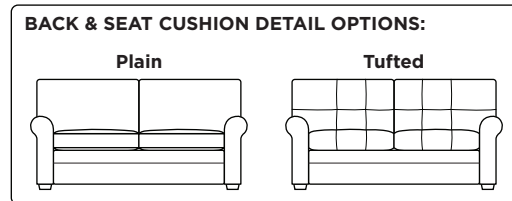

Standard Comfort Sleeper®

Features:

- Featuring the patented Tiffany 24/7™ platform sleep system
- Room to stretch out with true 80 inches of bedroom-length sleeping surface
- Ultimate comfort on five inches of plush, high-density foam mattress
- Under-sofa dust covers keeps dust and dirt from ever touching the mattress
- Zero wall clearance
- Quick-ship delivery
- Double-needle top-stitch
- High-density, high-resiliency foam seat cushions
- Loose back and seat cushions
- Lifetime warranty on frame
- 10-year mechanism warranty

Mattress Options:

- HiPerform with Crypton® ticking
- Cooling Gel
- Tempur-Pedic®

Options:

- High-density, high-resiliency foam seat cushions encased in down and down back cushions available
- Bench seat cushion
- Tufted back and seat cushion decorative detail
- Wood legs available in Acorn, Espresso or Walnut finish
- Ottomans available with casters

Leg height is 2"

Please use actual leather, fabric, Crypton®, Sunbrella® and Ultrasuede® swatches when specifying furniture as the colors shown may vary due to the printing process.

Note: Seat depth includes cushion overhang which may be up to 1"

* Picture shows left arm seated. Please specify left or right arm seated when ordering.

All orders are in seated position.

‡ Dotted lines for Queen Plus sizes indicates the number of seats.

All dimensions are approximate and subject to change.