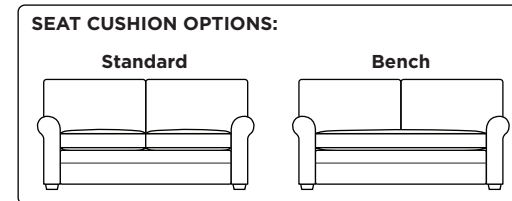

Standard Comfort Sleeper®

Features:

- Featuring the patented Tiffany 24/7™ platform sleep system
- Room to stretch out with true 80 inches of bedroom-length sleeping surface
- Ultimate comfort on five inches of plush, high-density foam mattress
- Under-sofa dust covers keeps dust and dirt from ever touching the mattress
- Zero wall clearance
- Quick-ship delivery
- Double-needle top-stitch
- High-density, high-resiliency foam seat cushions
- Loose back and seat cushions
- Lifetime warranty on frame
- 10-year mechanism warranty

Leg height is 2"

Please use actual leather, fabric, Crypton®, Sunbrella® and Ultrasuede® swatches when specifying furniture as the colors shown may vary due to the printing process.

Note: Seat depth includes cushion overhang which may be up to 1"

* Picture shows left arm seated. Please specify left or right arm seated when ordering.

All orders are in seated position.

‡ Dotted lines for Queen Plus sizes indicates the number of seats.

All dimensions are approximate and subject to change.