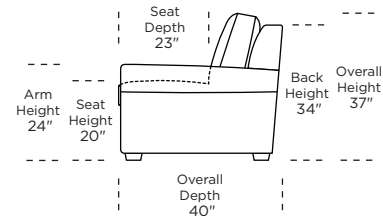

Standard Comfort Sleeper®

Features:

- Featuring the patented Tiffany 24/7™ platform sleep system
- Room to stretch out with true 80 inches of bedroom-length sleeping surface
- Ultimate comfort on five inches of plush, high-density foam mattress
- Under-sofa dust covers keeps dust and dirt from ever touching the mattress
- Zero wall clearance
- Quick-ship delivery
- Double-needle top-stitch
- High-density, high-resiliency foam seat cushions
- Loose back and seat cushions
- Lifetime warranty on frame
- 10-year mechanism warranty

Leg height is 2"

Please use actual leather, fabric, Crypton®, Sunbrella® and Ultrasuede® swatches when specifying furniture as the colors shown may vary due to the printing process.

Note: Seat depth includes cushion overhang which may be up to 1"

* Picture shows left arm seated. Please specify left or right arm seated when ordering.

All orders are in seated position.

‡ Dotted lines for Queen Plus sizes indicates the number of seats.

All dimensions are approximate and subject to change.