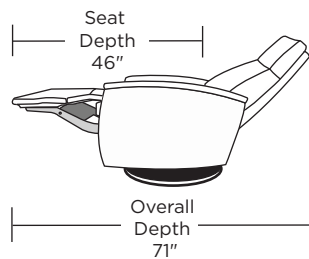

GOR-RV5-ST