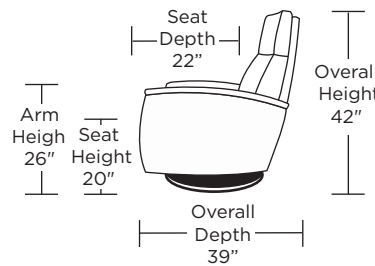

GOR-RV7-ST