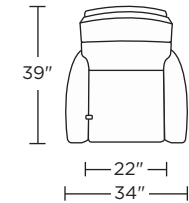

GOR-RV7-XT