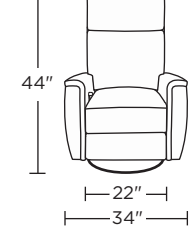

GOR-RV7-XT