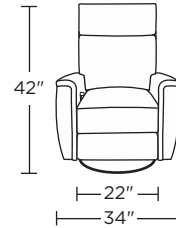

GOR-RV7-ST