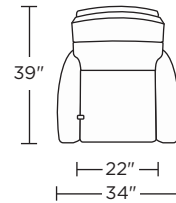

GOR-RV7-ST