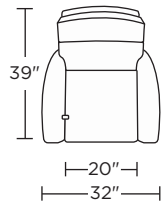

Please use actual leather, fabric, Crypton®, Sunbrella® and Ultrasuede® swatches when specifying furniture as the colors shown may vary due to the printing process.

Wall clearance is 12-17"

GOR-RV5-ST

GOR-RV5-ST