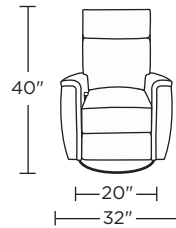

Please use actual leather, fabric, Crypton®, Sunbrella® and Ultrasuede® swatches when specifying furniture as the colors shown may vary due to the printing process.

Wall clearance is 12-17"

GOR-RV5-ST

GOR-RV5-ST