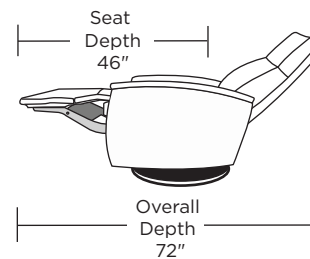

GOR-RV7-ST