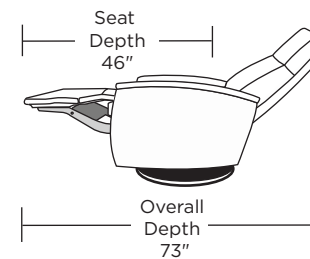

GOR-RV7-XT

All dimensions are approximate and subject to change. V.05.07.20

U.S. Patent # 8882190 & 9504328
China Patent #201280015832, 201510836445, & 201510836650
Additional patents pending

Note: Microfiber fabrics such as SUEDELIFE and VEELIFE not suggested for this style