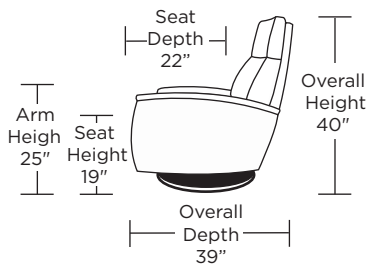

GOR-RV5-ST