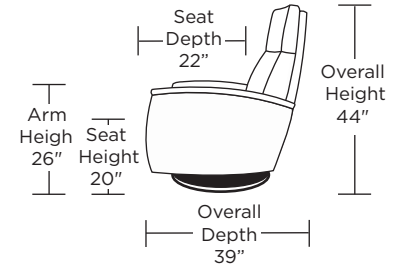

GOR-RV7-XT