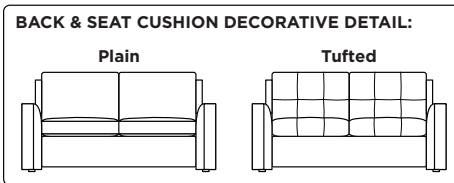

- \* Picture shows left arm seated. Please specify left or right arm seated when ordering.
- All orders are in seated position.
- † Dotted lines for Queen Plus sizes indicates the number of seats.
- All dimensions are approximate and subject to change.
- ‡ Chaise lifts up to reveal hidden storage space. • Storage

**CLARA**

**CAA-STO-DW•**

**CAA-STO-DW•**

**CAA-OTO-ST  
CAA-STO-ST•**

**CAA-OTO-ST  
CAA-STO-ST•**

V04.25.23  
Scale:  
1/8 inch = 1 foot

Tiffany 24/7™ Convertible mechanism, U.S. Patents #6904628, #8893323, #9468303, #9668585. Additional patents pending.