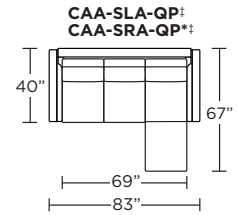

**Leg height is 1"**

Please use actual leather, fabric, Crypton®, Sunbrella® and Ultrasuede® swatches when specifying furniture as the colors shown may vary due to the printing process.

**Note:** Seat depth includes cushion overhang which may be up to 1"

- \* Picture shows left arm seated. Please specify left or right arm seated when ordering.
- All orders are in seated position.
- † Dotted lines for Queen Plus sizes indicates the number of seats.
- All dimensions are approximate and subject to change.
- ‡ Chaise lifts up to reveal hidden storage space. • Storage

**CLARA**

**CAA-STO-DW•**

**CAA-STO-DW•**

**CAA-OTO-ST  
CAA-STO-ST•**

**CAA-OTO-ST  
CAA-STO-ST•**

V04.25.23  
Scale:  
1/8 inch = 1 foot

Tiffany 24/7™ Convertible mechanism, U.S. Patents #6904628, #8893323, #9468303, #9668585. Additional patents pending.