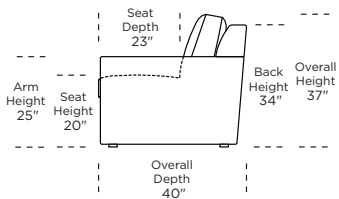

**Standard Comfort Sleeper®**

**Features:**

- Featuring the patented Tiffany 24/7™ platform sleep system
- Room to stretch out with true 80 inches of bedroom-length sleeping surface
- Ultimate comfort on five inches of plush, high-density foam mattress
- Under-sofa dust covers keeps dust and dirt from ever touching the mattress
- Zero wall clearance
- Quick-ship delivery
- Single-needle top-stitch
- High-density, high-resiliency foam seat cushions
- Loose back and seat cushions
- Lifetime warranty on frame
- 10-year mechanism warranty

**Leg height is 1"**

Please use actual leather, fabric, Crypton®, Sunbrella® and Ultrasuede® swatches when specifying furniture as the colors shown may vary due to the printing process.

**Note:** Seat depth includes cushion overhang which may be up to 1"

- \* Picture shows left arm seated. Please specify left or right arm seated when ordering.
- All orders are in seated position.
- † Dotted lines for Queen Plus sizes indicates the number of seats.
- All dimensions are approximate and subject to change.
- ‡ Chaise lifts up to reveal hidden storage space. • Storage

**CLARA**

**CAA-STO-DW•**

**CAA-STO-DW•**

**CAA-OTO-ST  
CAA-STO-ST•**

**CAA-OTO-ST  
CAA-STO-ST•**

V04.25.23  
Scale:  
1/8 inch = 1 foot

Tiffany 24/7™ Convertible mechanism, U.S. Patents #6904628, #8893323, #9468303, #9668585. Additional patents pending.