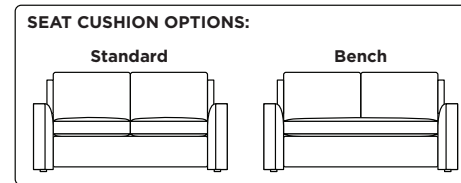

- \* Picture shows left arm seated. Please specify left or right arm seated when ordering.
- All orders are in seated position.
- † Dotted lines for Queen Plus sizes indicates the number of seats.
- All dimensions are approximate and subject to change.
- ‡ Chaise lifts up to reveal hidden storage space. • Storage

**CLARA**

**CAA-STO-DW•**

**CAA-STO-DW•**

**CAA-OTO-ST  
CAA-STO-ST•**

**CAA-OTO-ST  
CAA-STO-ST•**

V04.25.23  
Scale:  
1/8 inch = 1 foot

Tiffany 24/7™ Convertible mechanism, U.S. Patents #6904628, #8893323, #9468303, #9668585. Additional patents pending.