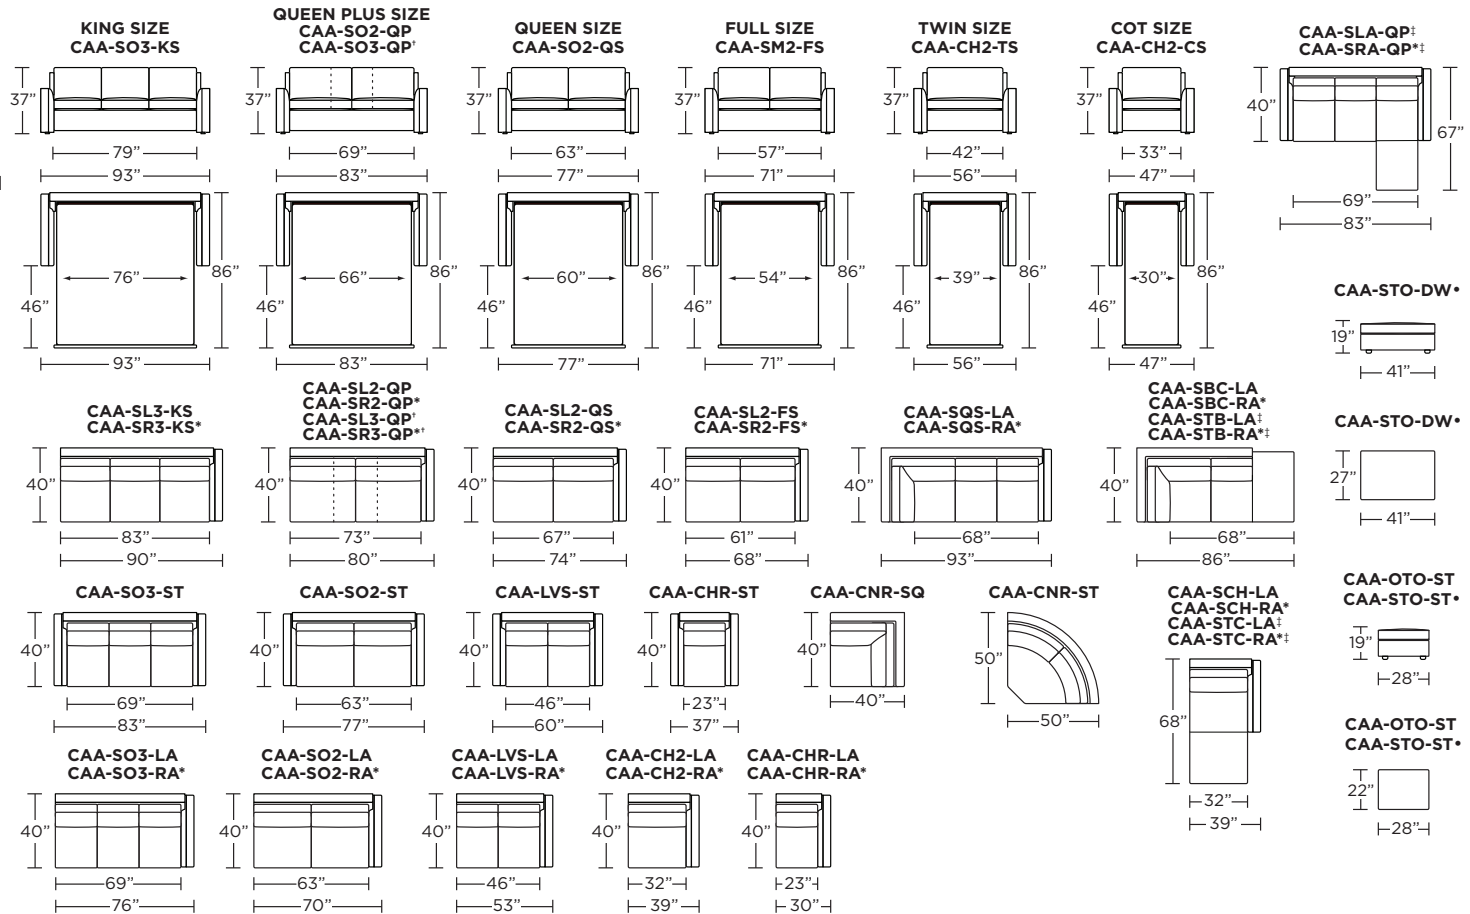

**Standard Comfort Sleeper®**

**Features:**

- Featuring the patented Tiffany 24/7™ platform sleep system
- Room to stretch out with true 80 inches of bedroom-length sleeping surface
- Ultimate comfort on five inches of plush, high-density foam mattress
- Under-sofa dust covers keeps dust and dirt from ever touching the mattress
- Zero wall clearance
- Quick-ship delivery
- Single-needle top-stitch
- High-density, high-resiliency foam seat cushions
- Loose back and seat cushions
- Lifetime warranty on frame
- 10-year mechanism warranty

**Leg height is 1"**

Please use actual leather, fabric, Crypton®, Sunbrella® and Ultrasuede® swatches when specifying furniture as the colors shown may vary due to the printing process.

**Note:** Seat depth includes cushion overhang which may be up to 1"

- \* Picture shows left arm seated. Please specify left or right arm seated when ordering.
- All orders are in seated position.
- † Dotted lines for Queen Plus sizes indicates the number of seats.
- All dimensions are approximate and subject to change.
- ‡ Chaise lifts up to reveal hidden storage space. • Storage

**CLARA**

**CAA-STO-DW•**

**CAA-STO-DW•**

**CAA-OTO-ST  
CAA-STO-ST•**

**CAA-OTO-ST  
CAA-STO-ST•**

V04.25.23  
Scale:  
1/8 inch = 1 foot

Tiffany 24/7™ Convertible mechanism, U.S. Patents #6904628, #8893323, #9468303, #9668585. Additional patents pending.