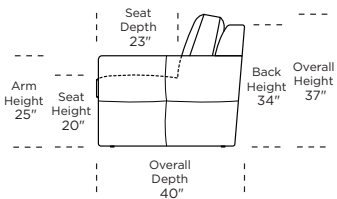

Standard Comfort Sleeper®

Features:

- Featuring the patented Tiffany 24/7™ platform sleep system
- Room to stretch out with true 80 inches of bedroom-length sleeping surface
- Ultimate comfort on five inches of plush, high-density foam mattress
- Under-sofa dust covers keeps dust and dirt from ever touching the mattress
- Zero wall clearance
- Quick-ship delivery
- Single-needle top-stitch
- Double-needle top-stitch detail on arm
- High-density, high-resiliency foam seat cushions
- Loose back and seat cushions
- Lifetime warranty on frame
- 10-year mechanism warranty

Leg height is 1/4"

Please use actual leather, fabric, Crypton®, Sunbrella® and Ultrasuede® swatches when specifying furniture as the colors shown may vary due to the printing process.

Note: Seat depth includes cushion overhang which may be up to 1"

* Picture shows left arm seated. Please specify left or right arm seated when ordering.
 All orders are in seated position.
 † Dotted lines for Queen Plus sizes indicates the number of seats.
 All dimensions are approximate and subject to change.
 ‡ Chaise lifts up to reveal hidden storage space. • Storage