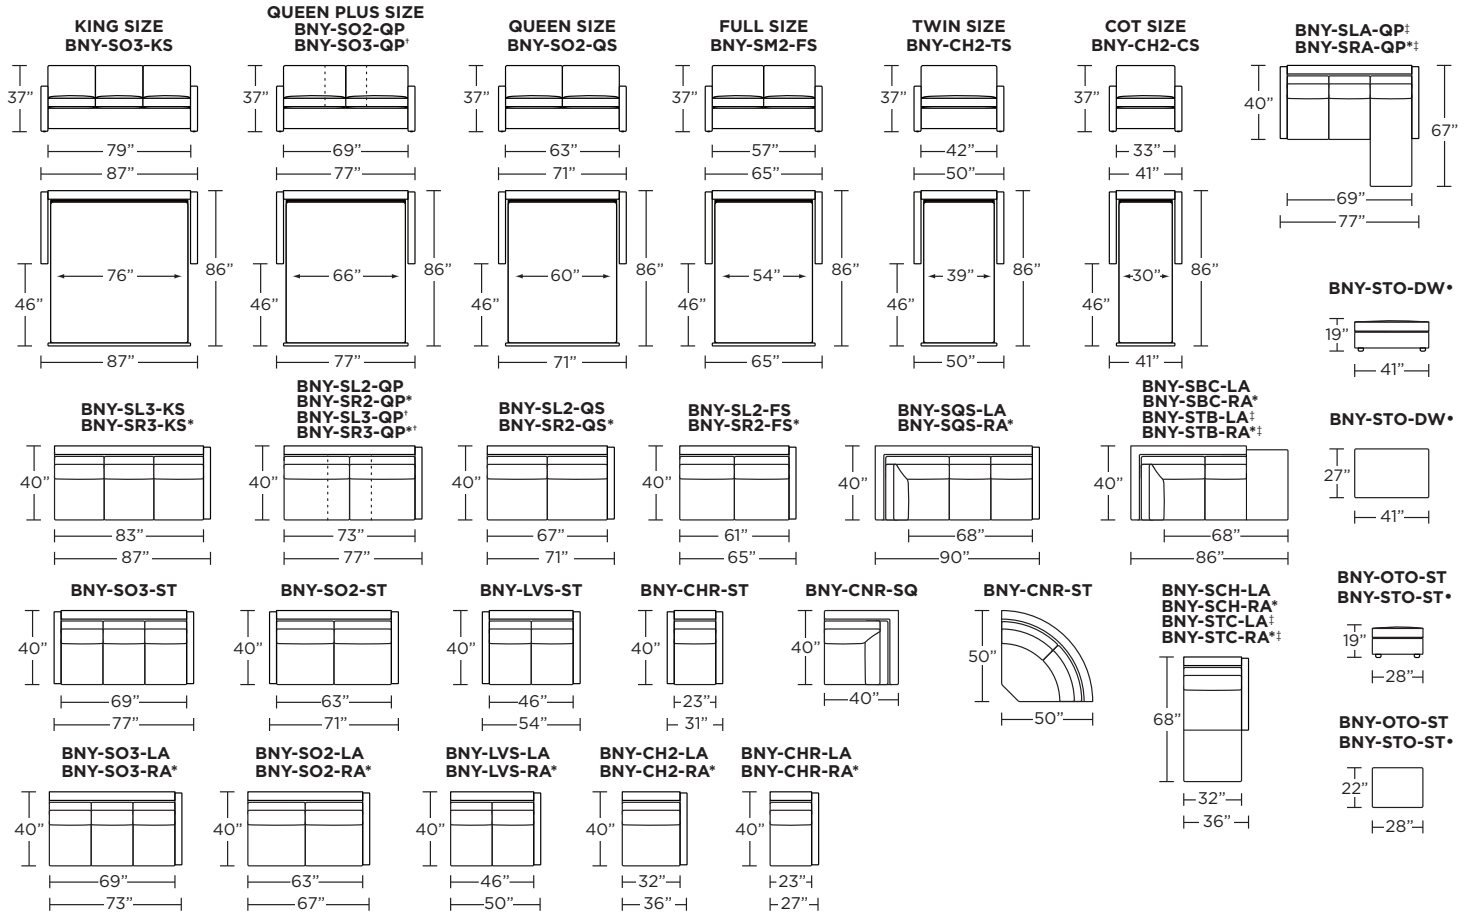

Standard Comfort Sleeper®

Features:

- Featuring the patented Tiffany 24/7™ platform sleep system
- Room to stretch out with true 80 inches of bedroom-length sleeping surface
- Ultimate comfort on five inches of plush, high-density foam mattress
- Under-sofa dust covers keeps dust and dirt from ever touching the mattress
- Zero wall clearance
- Quick-ship delivery
- Single-needle top-stitch
- Double-needle top-stitch detail on arm
- High-density, high-resiliency foam seat cushions
- Loose back and seat cushions
- Lifetime warranty on frame
- 10-year mechanism warranty

Leg height is 1/4"

Please use actual leather, fabric, Crypton®, Sunbrella® and Ultrasuede® swatches when specifying furniture as the colors shown may vary due to the printing process.

Note: Seat depth includes cushion overhang which may be up to 1"

* Picture shows left arm seated. Please specify left or right arm seated when ordering.
 All orders are in seated position.
 † Dotted lines for Queen Plus sizes indicates the number of seats.
 All dimensions are approximate and subject to change.
 ‡ Chaise lifts up to reveal hidden storage space. • Storage